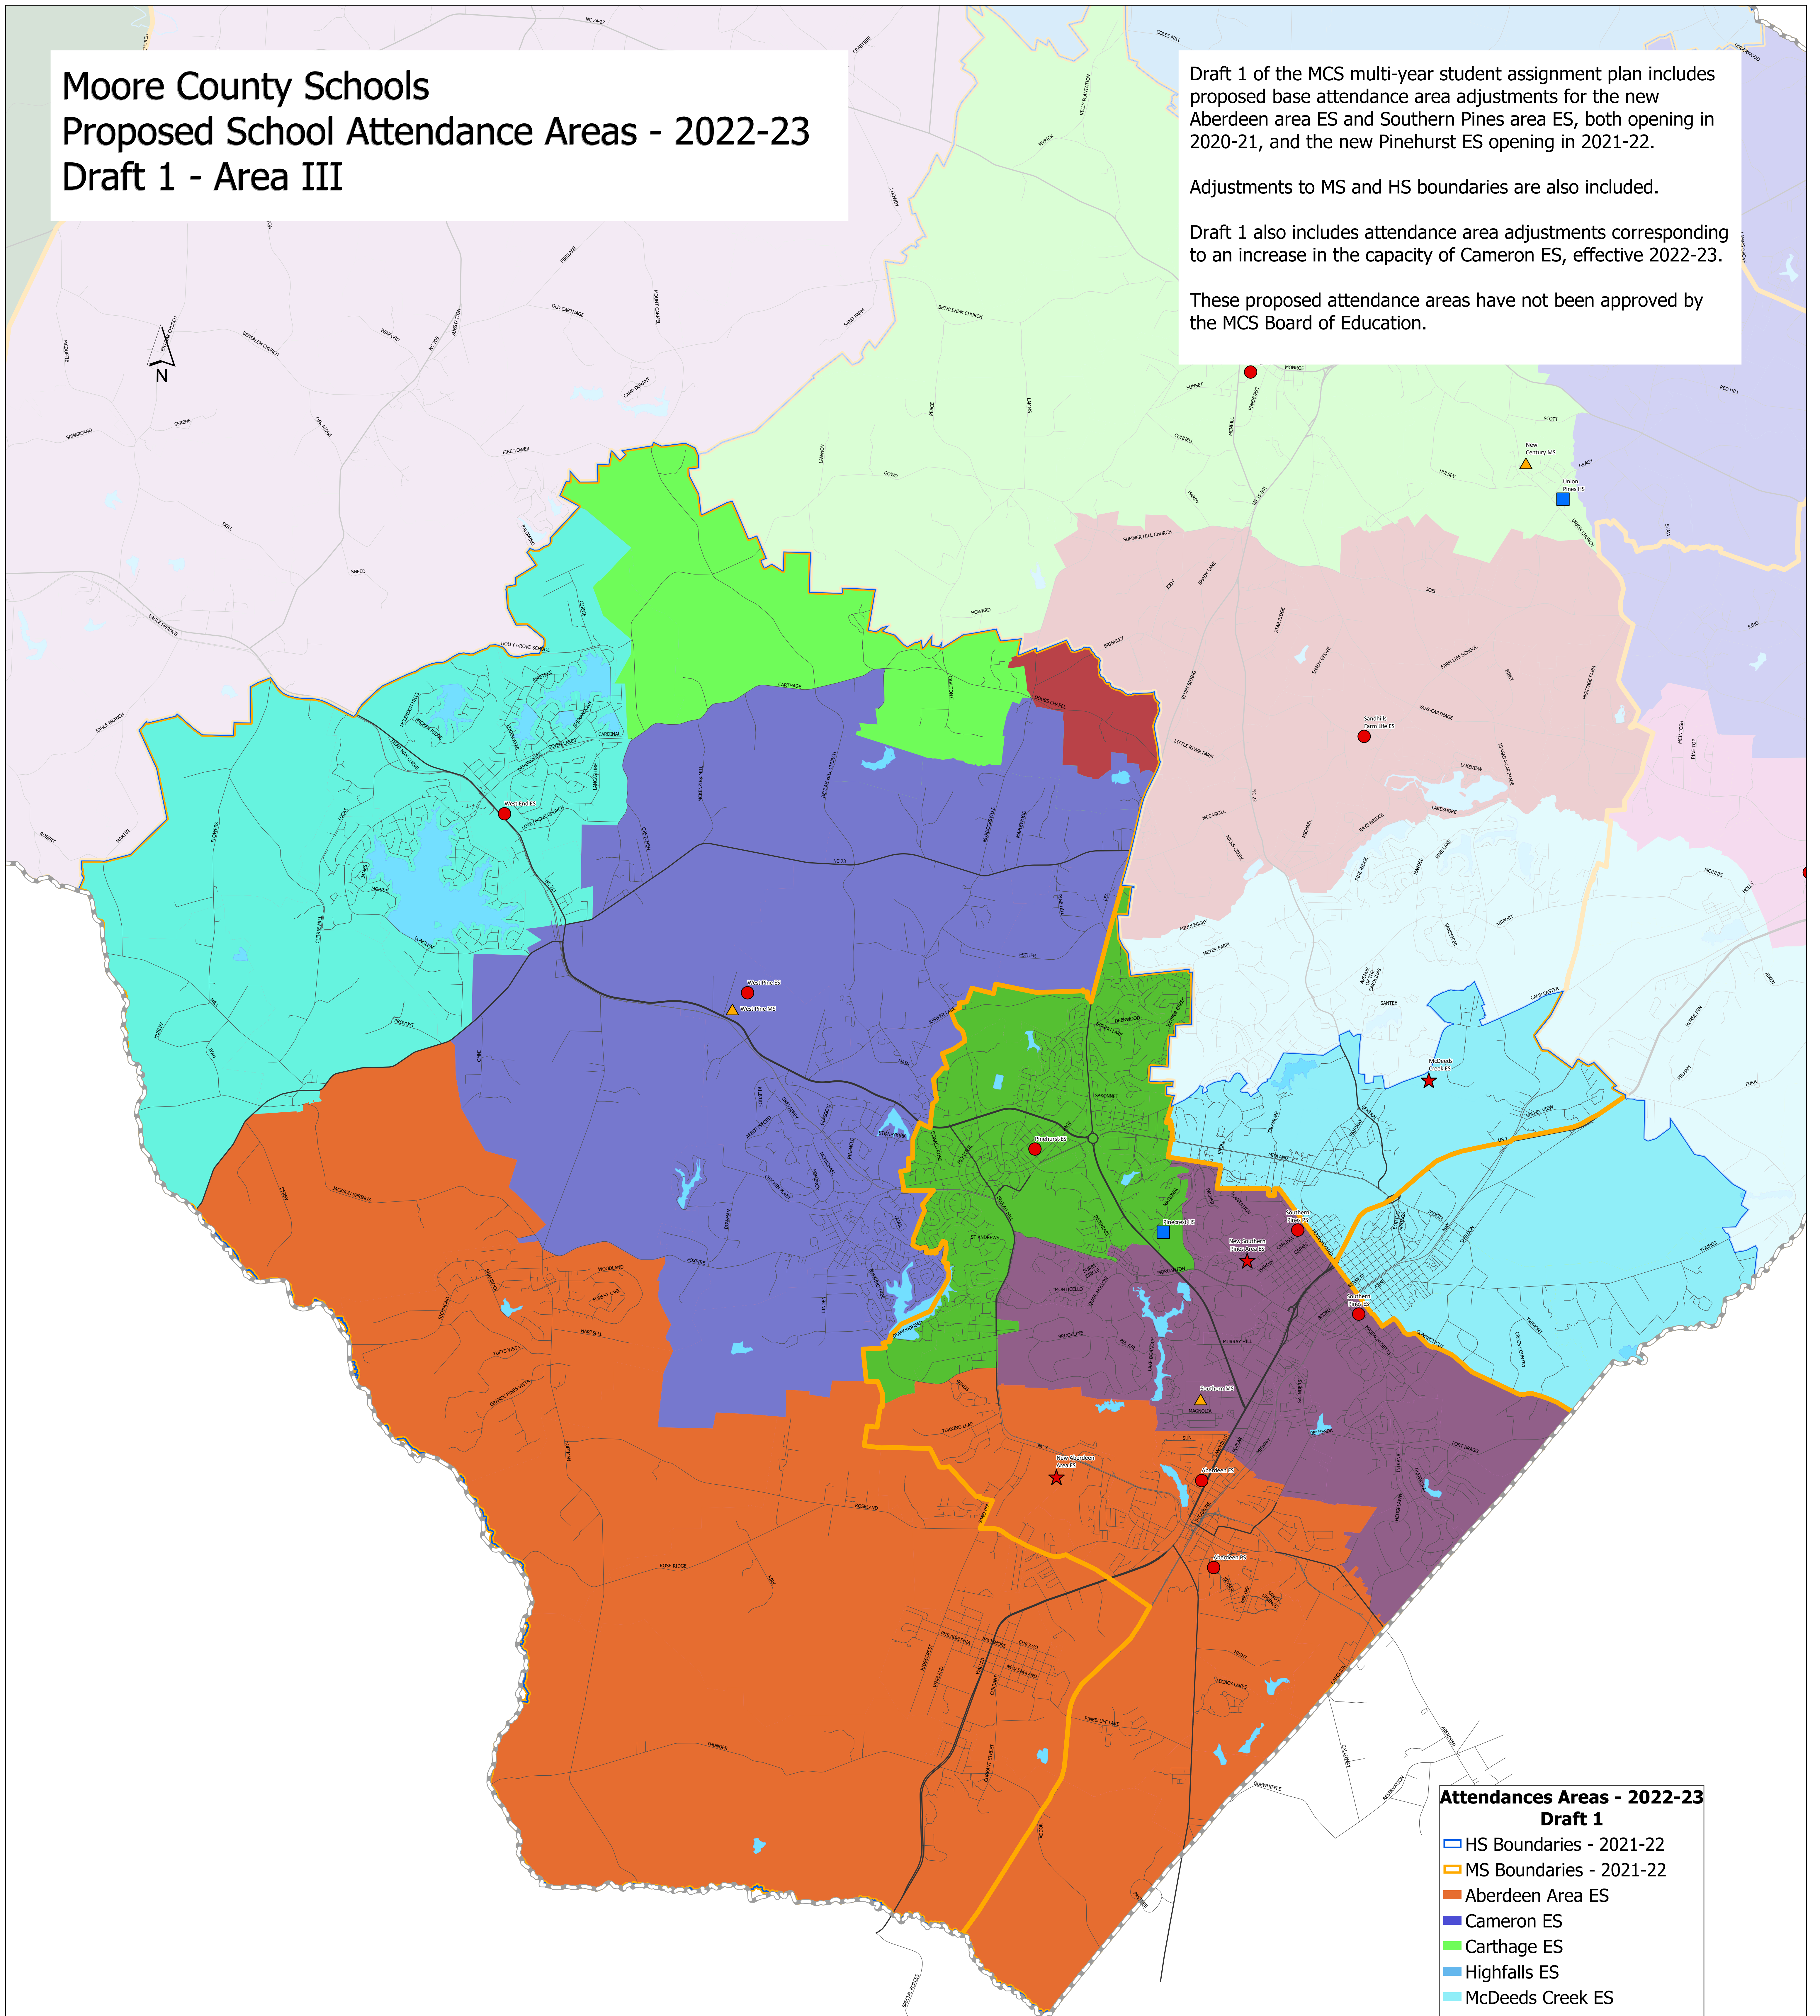

Moore County Schools Proposed School Attendance Areas - 2022-23 Draft 1 - Area III

Draft 1 of the MCS multi-year student assignment plan includes proposed base attendance area adjustments for the new Aberdeen area ES and Southern Pines area ES, both opening in 2020-21, and the new Pinehurst ES opening in 2021-22.

Adjustments to MS and HS boundaries are also included.

Draft 1 also includes attendance area adjustments corresponding to an increase in the capacity of Cameron ES, effective 2022-23.

These proposed attendance areas have not been approved by the MCS Board of Education.

**Attendances Areas - 2022-23
Draft 1**

- HS Boundaries - 2021-22
- MS Boundaries - 2021-22
- Aberdeen Area ES
- Cameron ES
- Carthage ES
- Highfalls ES
- McDeeds Creek ES
- Pinehurst ES
- Robbins ES
- Sandhills Farm Life ES
- Southern Pines Area ES
- Vass-Lakeview ES
- West End ES
- West Pine ES
- Westmoore ES